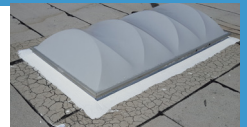

> Flanges